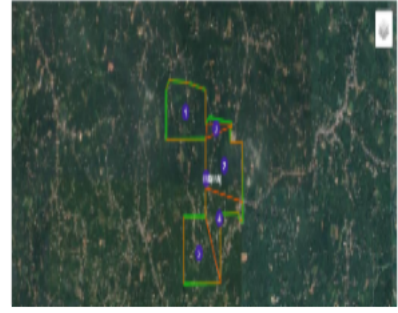

Nazri Naksha

Google Map View