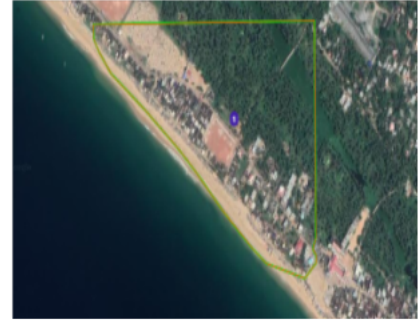

Nazri Naksha

Google Map View