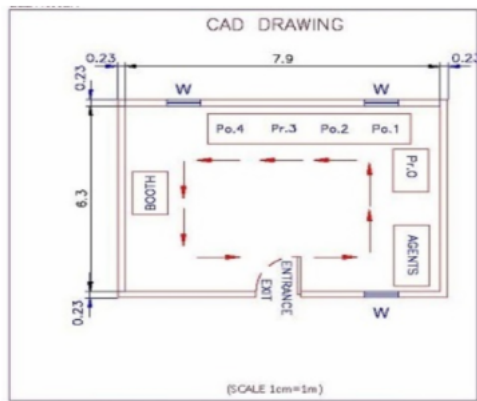

Nazri Naksha

Google Map View

Cad View