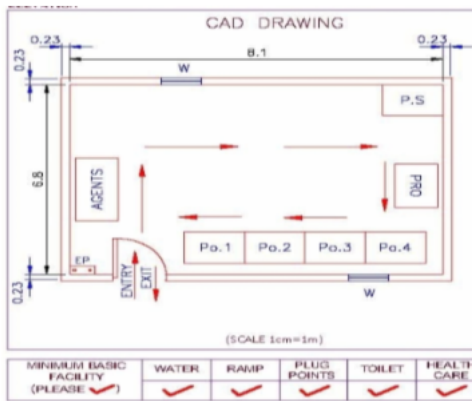

Nazri Naksha

Google Map View

Polling Station Building Front View

Polling Station Front View

Cad View

Key MAP View