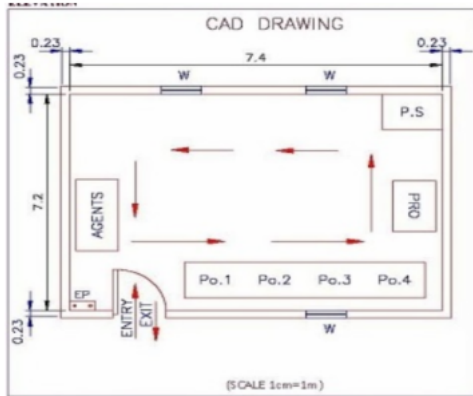

Nazri Naksha

Google Map View

Cad View