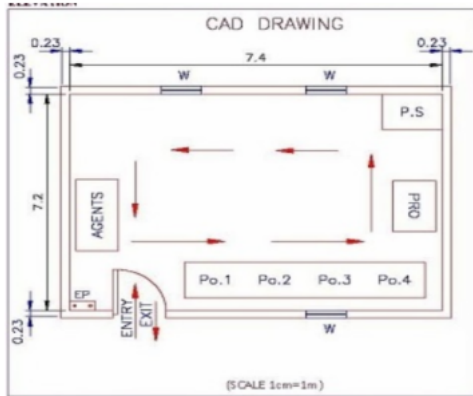

Nazri Naksha

Google Map View

Polling Station Building Front View

Polling Station Front View

Cad View

Key MAP View