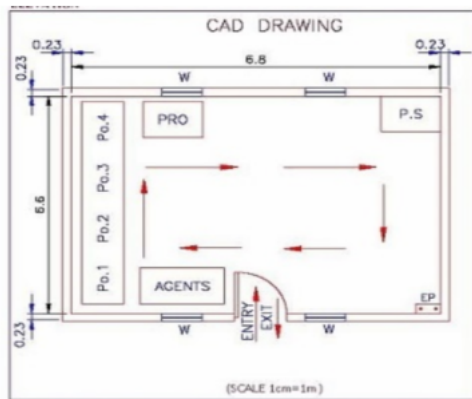

Nazri Naksha

Google Map View

Polling Station Building Front View

Polling Station Front View

Cad View

Key MAP View