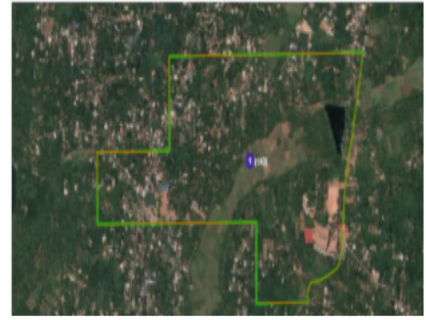

Nazri Naksha

Google Map View