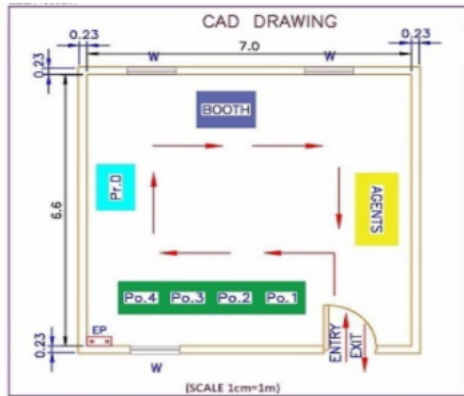

Nazri Naksha

Google Map View

Polling Station Building Front View

Polling Station Front View

Cad View

Key MAP View