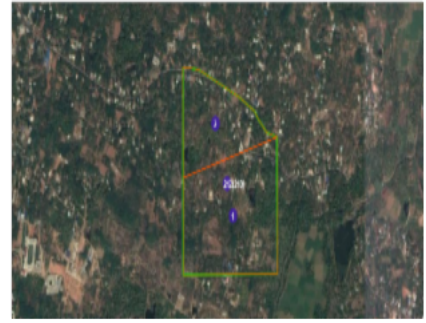

Nazri Naksha

Google Map View