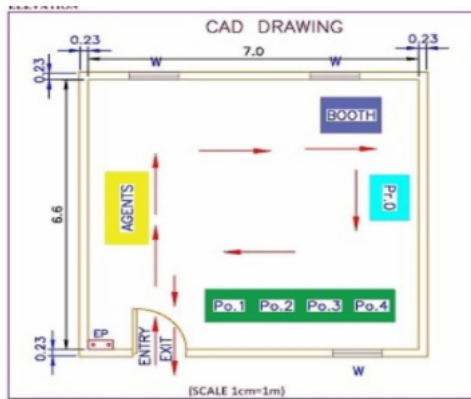

Nazri Naksha

Google Map View

Polling Station Building Front View

Polling Station Front View

Cad View

Key MAP View