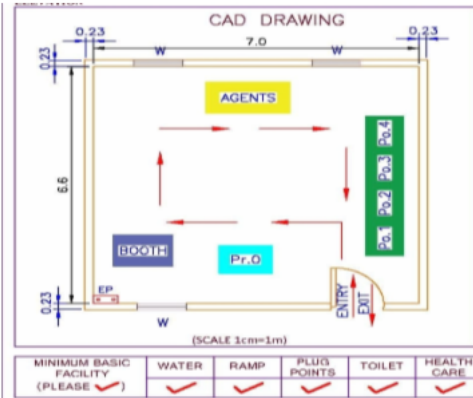

Nazri Naksha

Google Map View

Polling Station Building Front View

Polling Station Front View

Cad View

Key MAP View