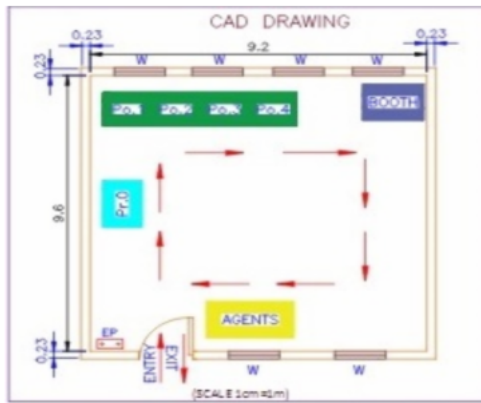

Nazri Naksha

Google Map View

Cad View