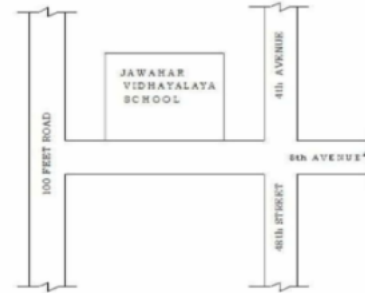

Cad View

Key MAP View

	Water	Bump	Flag No. 11	Total	Result
Min. water level facility (paved)	✓	✓	✓	✓	✓