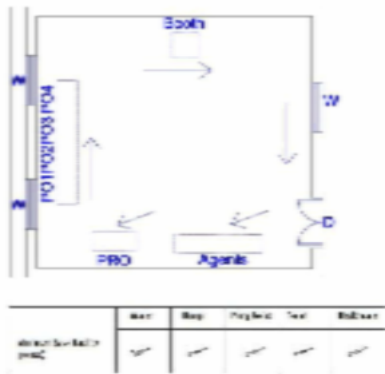

Nazri Naksha

Google Map View

Cad View