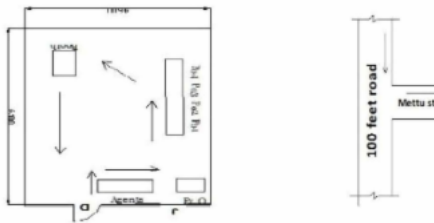

Nazri Naksha

Google Map View

Polling Station Building Front View

Polling Station Front View

Cad View

Minimum Basic Facility (release)	Water	Ramp	Plung Point	Toilet	Healthcare
	✓	✓	✓	✓	✓

Key MAP View