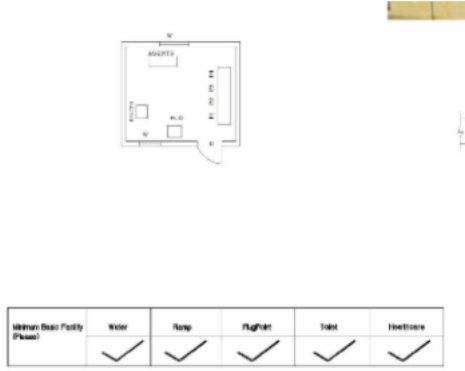

Nazri Naksha

Google Map View