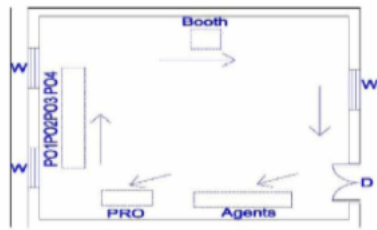

Nazri Naksha

Google Map View

Cad View

Minimum Basic Facility (Standard)	Water	Ramp	Flung Point	Toilet	Healthcare
	✓	✓	✓	✓	✓

Key MAP View