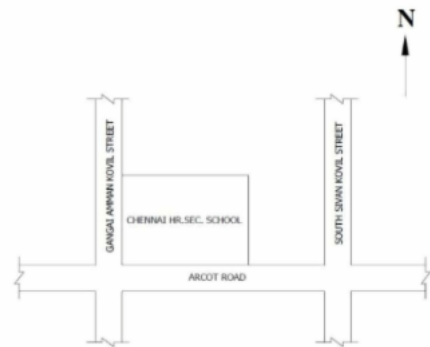

Nazri Naksha

Google Map View