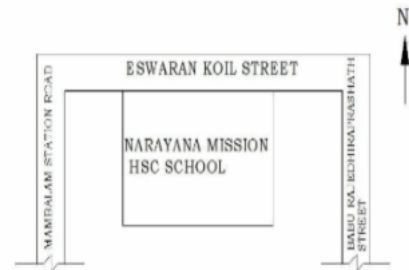

Nazri Naksha

Google Map View