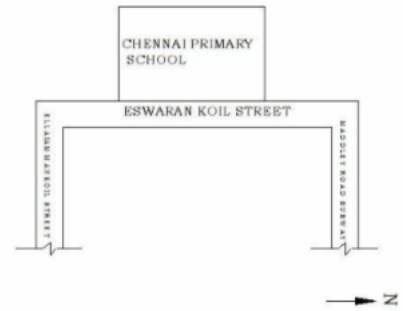

Nazri Naksha

Google Map View