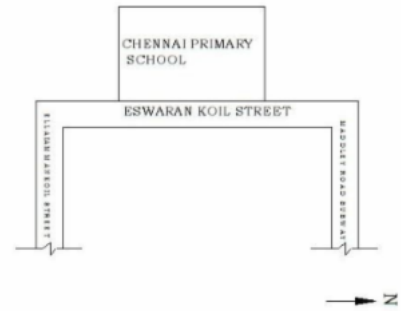

Nazri Naksha

Google Map View