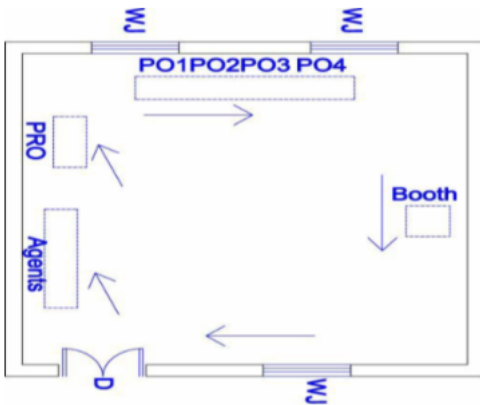

Nazri Naksha

Google Map View

Cad View