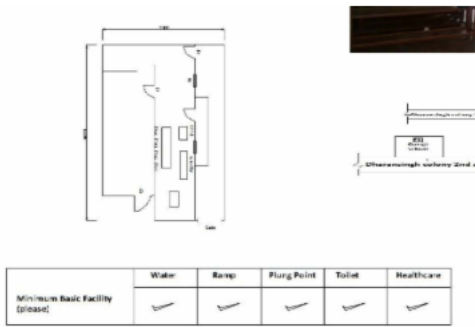

Nazri Naksha

Google Map View

Polling Station Building Front View

Polling Station Front View

Cad View

Key MAP View