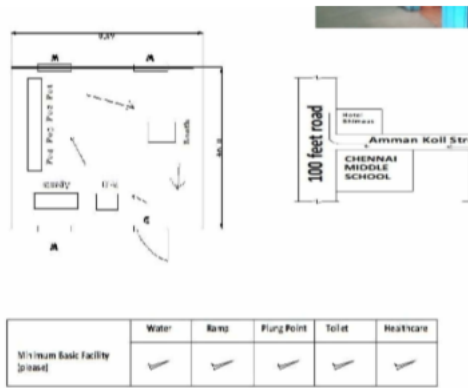

Nazri Naksha

Google Map View

Polling Station Building Front View

Polling Station Front View

Cad View

Key MAP View