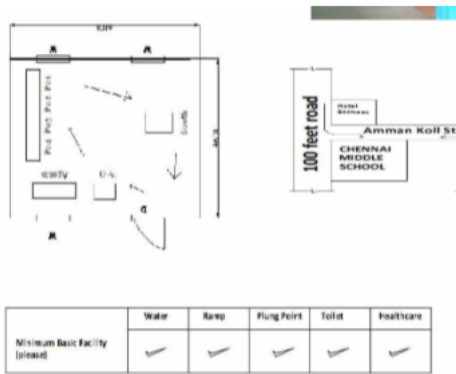

Nazri Naksha

Google Map View

Polling Station Building Front View

Polling Station Front View

Cad View

Key MAP View