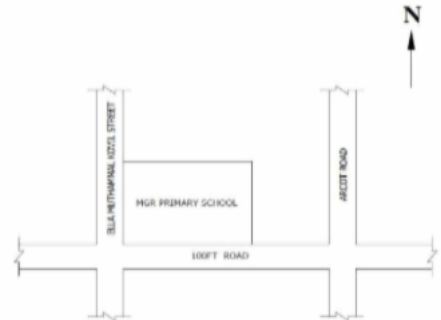

Nazri Naksha

Google Map View

Polling Station Building Front View

Polling Station Front View

Cad View

Key MAP View

Minimum Basic Facility (please ✓)	Water	Ramp	Plug Points	Toilet	Healthcare
	✓	✓	✓	✓	✓