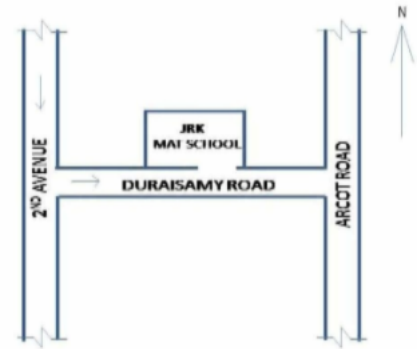

Cad View

Key MAP View

Minimum Basic Facility (please ✓)	Water	Ramp	Plug Points	Toilet	Healthcare
	✓	✓	✓	✓	✓