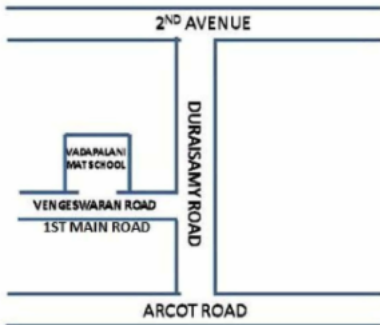

Nazri Naksha

Google Map View