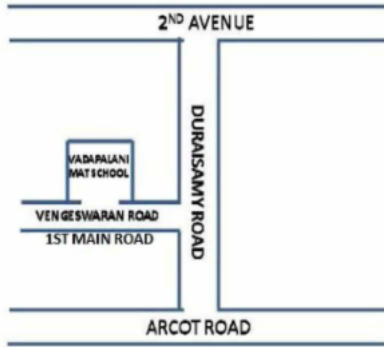

Nazri Naksha

Google Map View

Polling Station Building Front View

Polling Station Front View

Cad View

Key MAP View