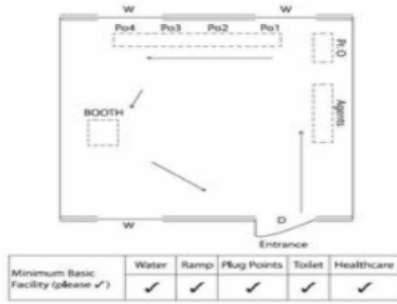

Nazri Naksha

Google Map View

Polling Station Building Front View

Polling Station Front View

Cad View

Key MAP View