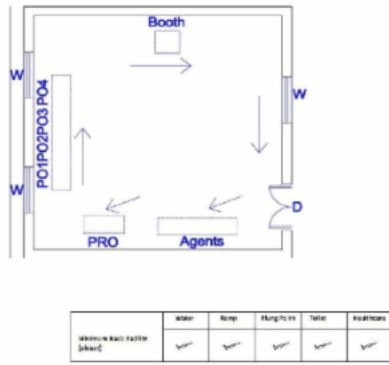

Nazri Naksha

Google Map View

Polling Station Building Front View

Polling Station Front View

Cad View

Key MAP View