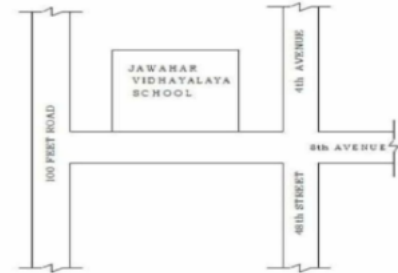

Cad View

Key MAP View

	Water	Roofs	Plugs/Pins	Toilet	Healthcare
Site Inauguration Facility (Electoral)	✓	✓	✓	✓	✓