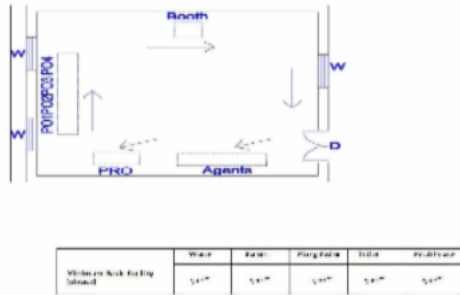

Nazri Naksha

Google Map View

Polling Station Building Front View

Polling Station Front View

Cad View

Key MAP View