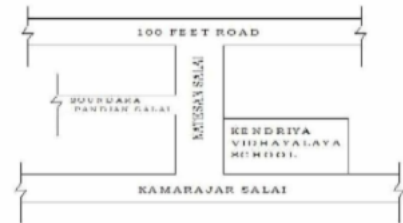

Cad View

Key MAP View

	Water	Boat	Fire Alarm	Telephone	Booth Case
Minimum Basic Facility (Mark)	✓	✓	✓	✓	✓