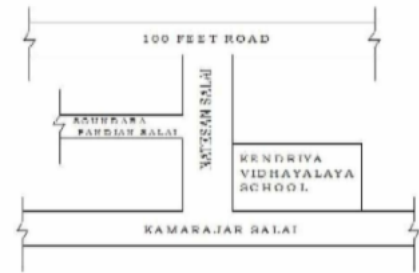

Nazri Naksha

Google Map View

Polling Station Building Front View

Polling Station Front View

Cad View

Key MAP View

Water	Room	Perf. Date	Time	Mod. Date
✓	✓	✓	✓	✓