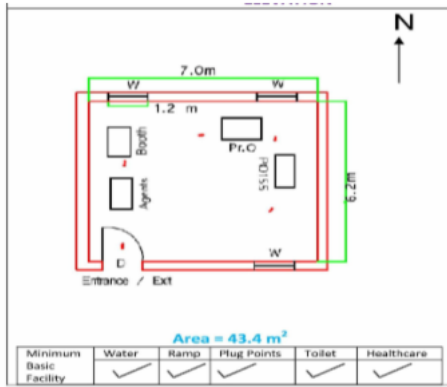

Nazri Naksha

Google Map View

Polling Station Building Front View

Polling Station Front View

Cad View

Key MAP View