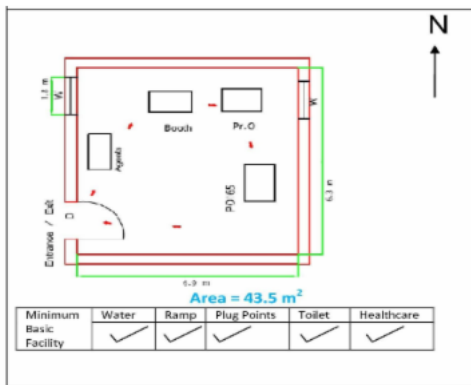

Nazri Naksha

Google Map View

Polling Station Building Front View

Polling Station Front View

Cad View

Key MAP View