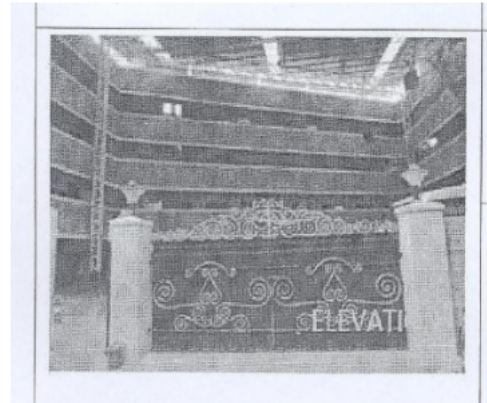

Polling Station Building Front View

Polling Station Front View