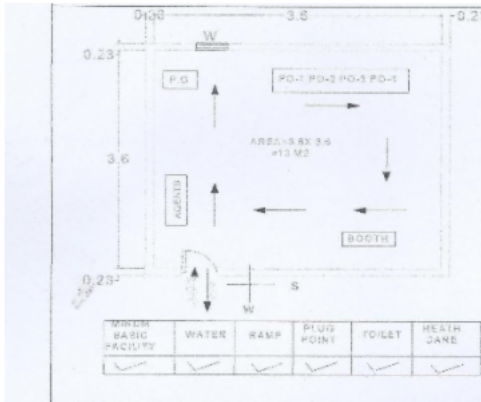

Nazri Naksha

Google Map View

Polling Station Building Front View

Polling Station Front View

Cad View

Key MAP View