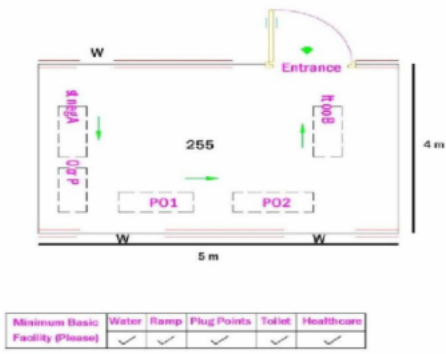

Nazri Naksha

Google Map View

Polling Station Building Front View

Polling Station Front View

Cad View

Key MAP View