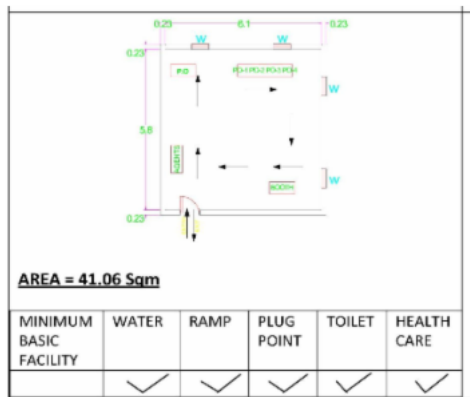

Nazri Naksha

Google Map View

Polling Station Building Front View

Polling Station Front View

Cad View

Key MAP View

- (A) LANDMARKS
- (B) ROAD NAMES
- (C) TRAFFIC FLOW