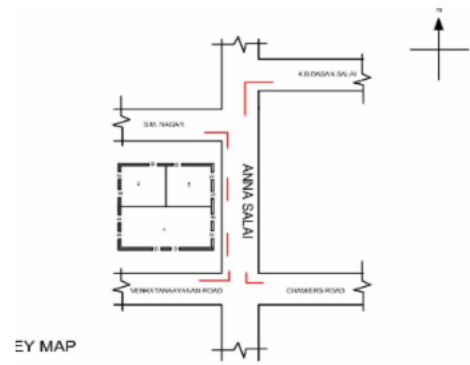

Nazri Naksha

Google Map View

Polling Station Building Front View

Polling Station Front View

ACTUAL PHOTOGRAPH OF POLLING STATION

Cad View

Key MAP View

CAD DRAWING

MINIMUM BASIC FACILITY	WATER	RAMP	PLUG POINTS	TOILET	HEALTHCARE
	✓	✓	✓	✓	✓

KEY MAP