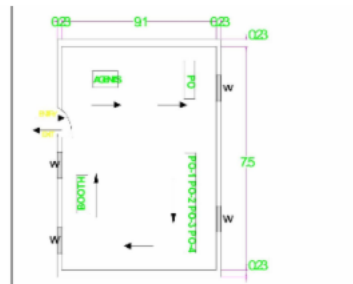

Google Map View

Polling Station Building Front View

Polling Station Front View

Cad View

MINIMUM BASIC FACILITY	WATER	RAMP	PLUG POINT	TOILET	HEALTH CARE
	✓	✓	✓	✓	✓

Key MAP View

- (A) LANDMARKS
- (B) ROAD NAMES
- (C) TRAFFIC FLOW