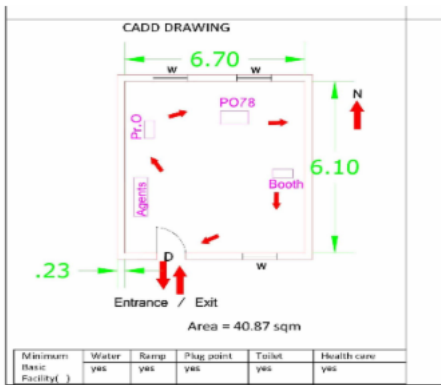

Nazri Naksha

Google Map View

Polling Station Building Front View

Polling Station Front View

Cad View

Key MAP View