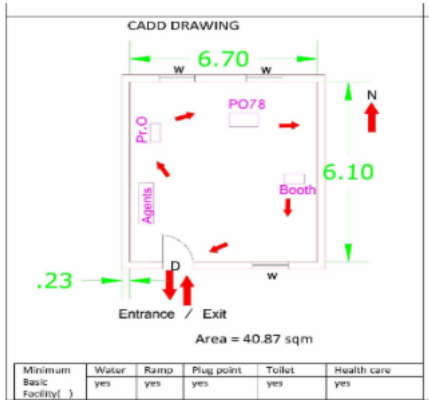

Nazri Naksha

Google Map View

Polling Station Building Front View

Polling Station Front View

Cad View

Key MAP View