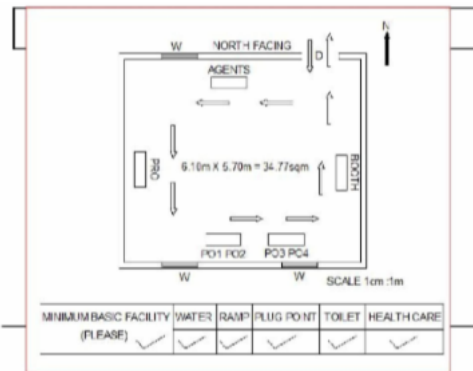

Nazri Naksha

Google Map View

Polling Station Building Front View

Polling Station Front View

Cad View

Key MAP View