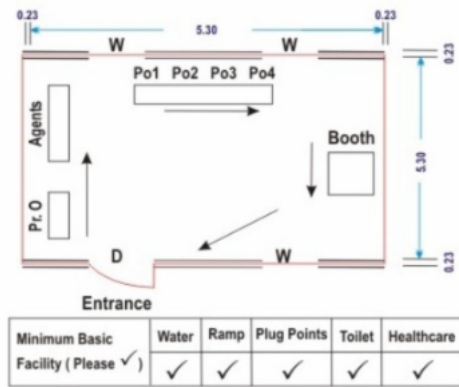

Nazri Naksha

Google Map View

Polling Station Building Front View

Polling Station Front View

Cad View

Key MAP View

- (a) Landmarks
- (b) Road Names
- (c) Traffic Flow