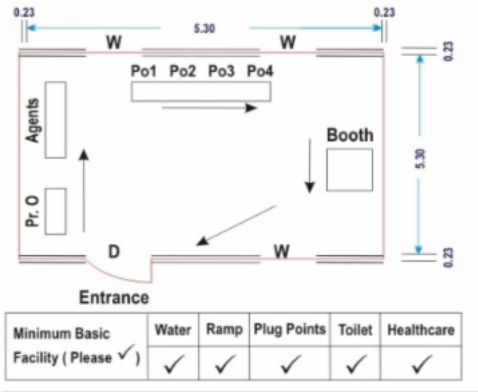

Cad View

Key MAP View

- (a) Landmarks
- (b) Road Names
- (c) Traffic Flow