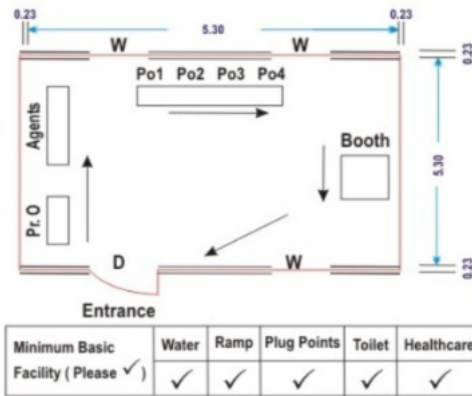

Nazri Naksha

Google Map View

Polling Station Building Front View

Polling Station Front View

Cad View

Key MAP View